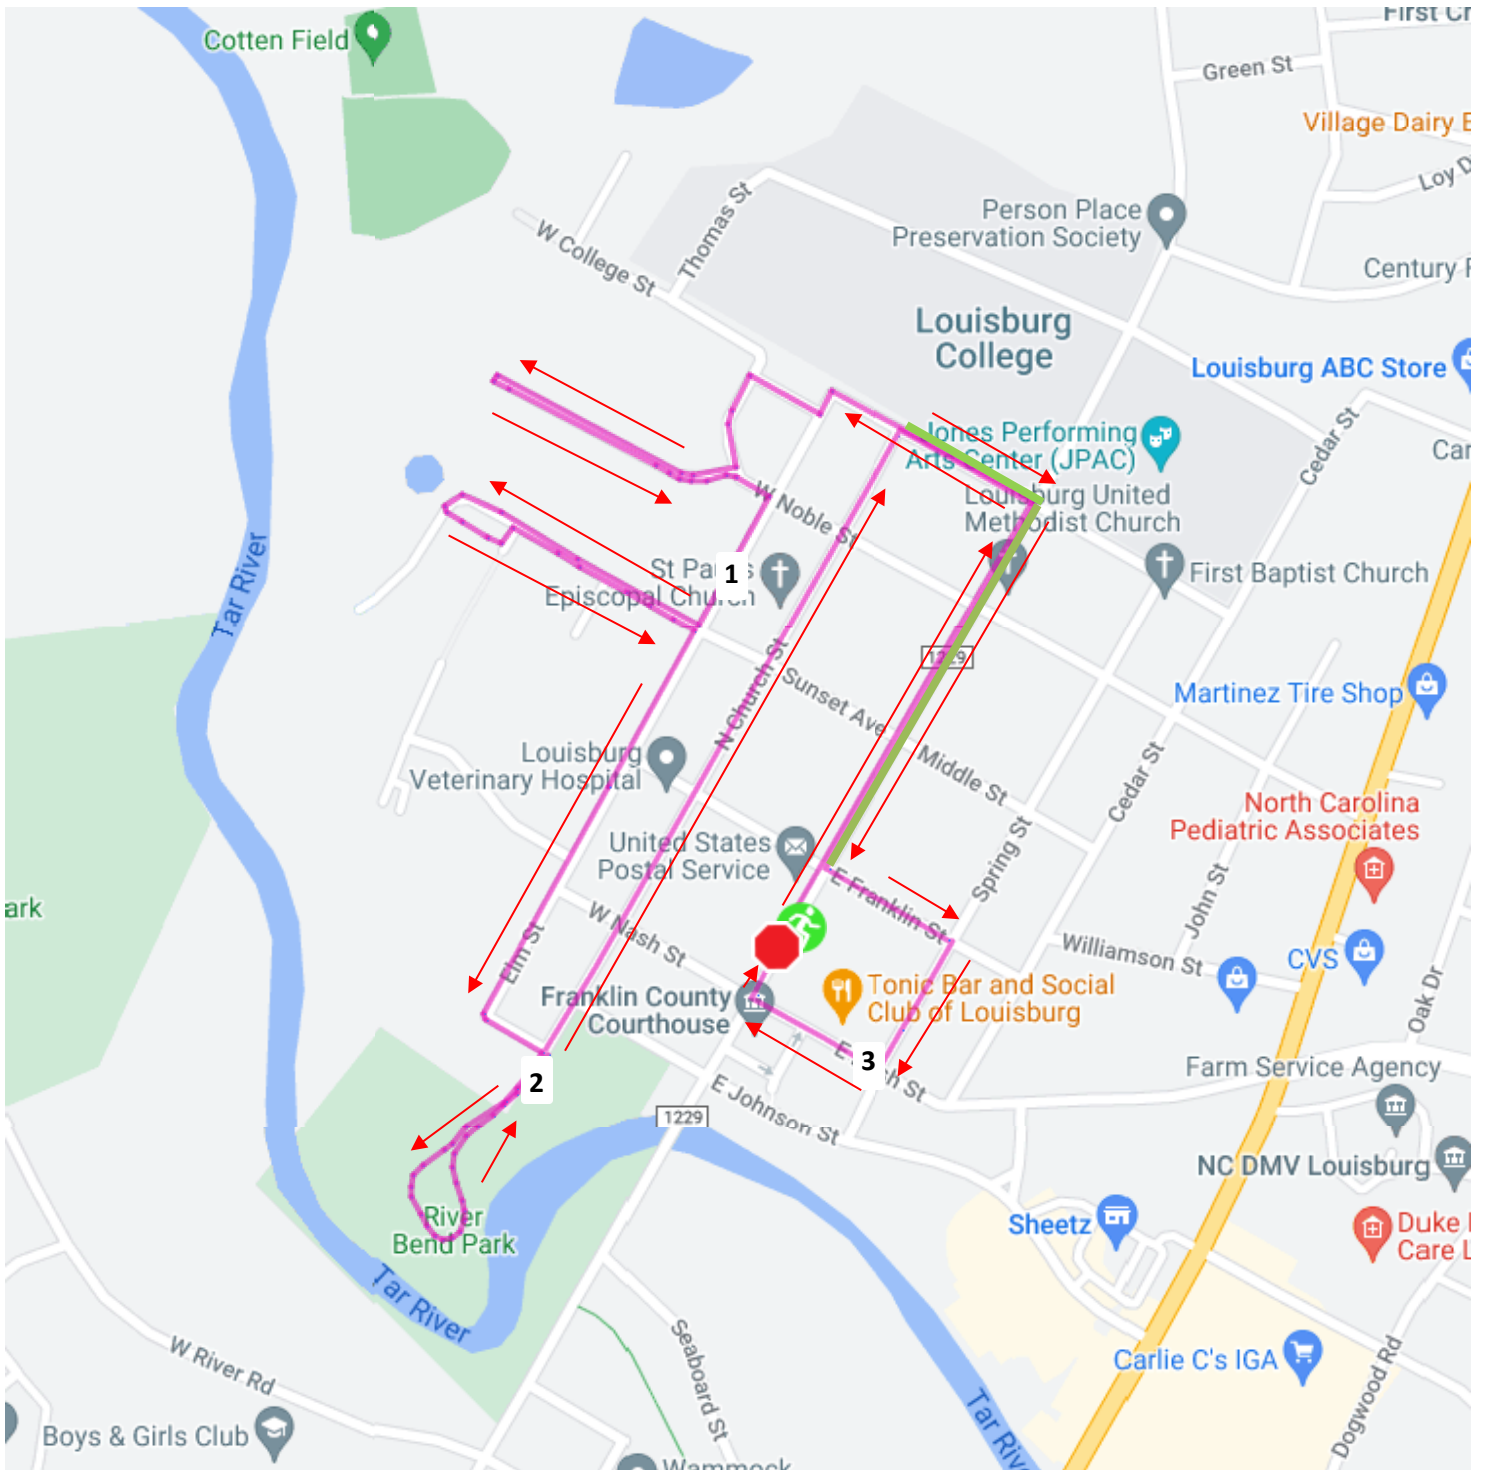

# Breast Cancer Awareness 5K ROUTE

## 3.1 Miles

START in Amphitheater Parking lot  
 RIGHT on Main  
 LEFT on W College  
 LEFT on W Noble  
 Turn around at end of W Noble  
 RIGHT on Elm  
 RIGHT on Sunset  
 Circle loop end of Sunset  
 RIGHT on Elm  
 LEFT on Short  
 RIGHT in Riverbend around the loop and back to Church

Straight on Church  
 RIGHT on W College  
 RIGHT on Main  
 LEFT on Franklin  
 RIGHT on Spring  
 RIGHT on Nash  
 RIGHT on Main  
 RIGHT in Parking lot to END