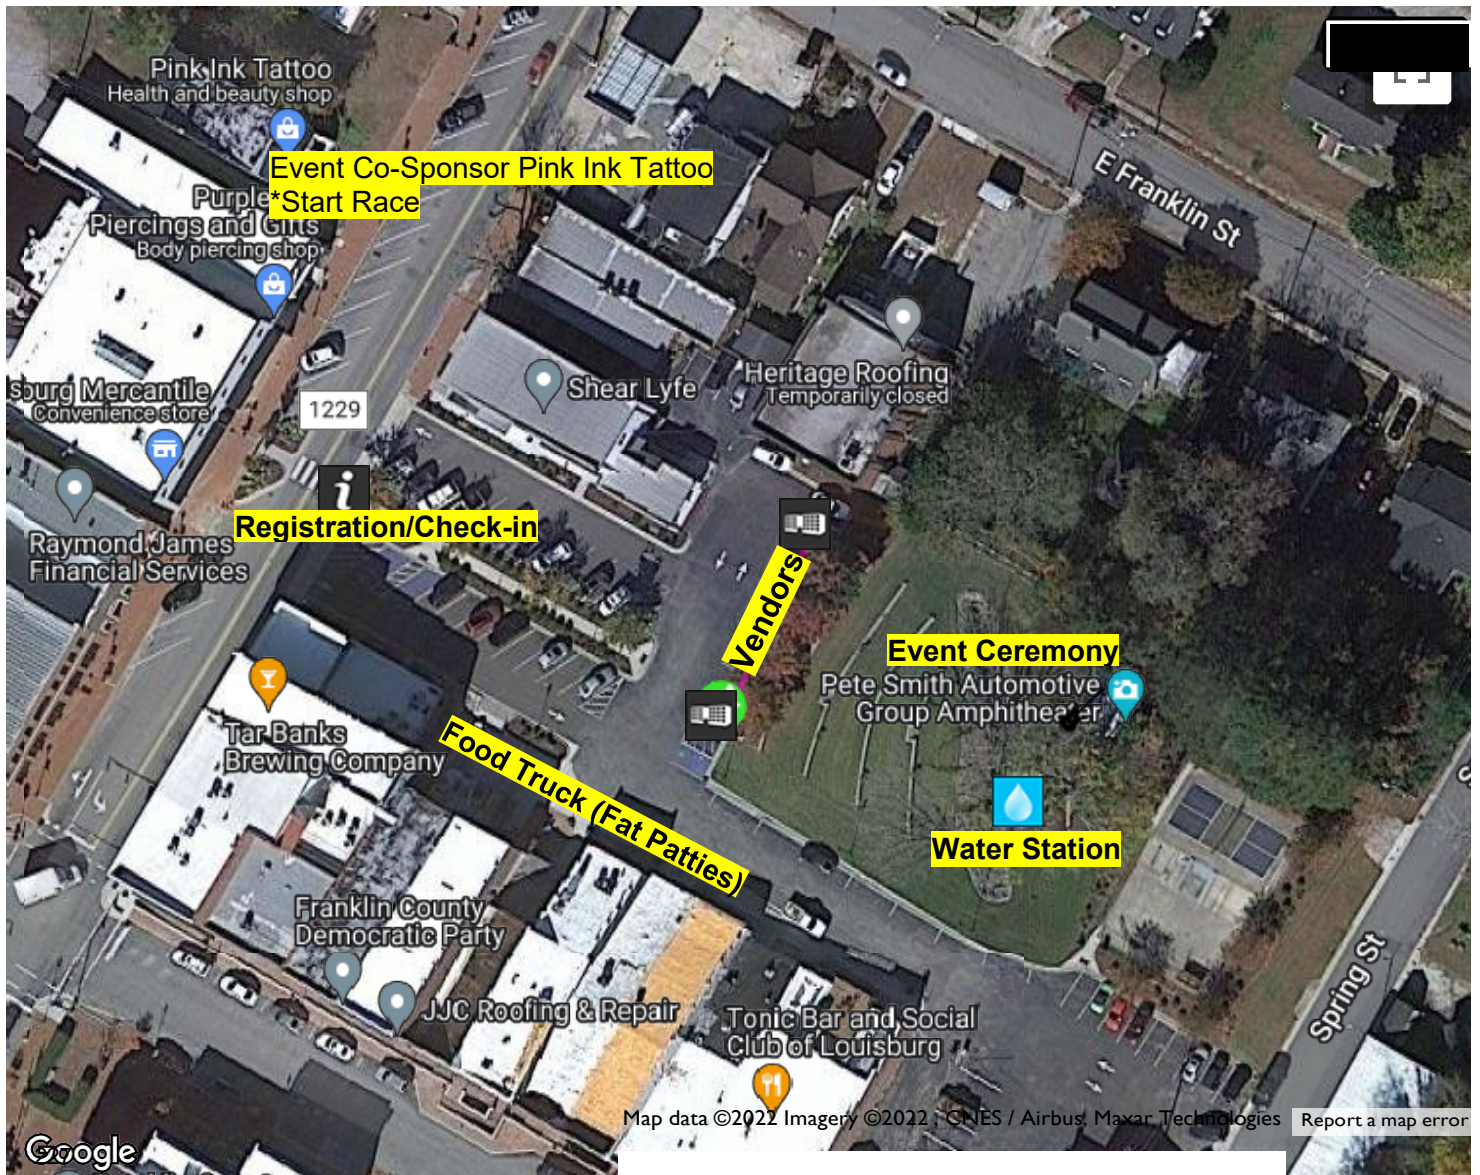

Breast Cancer Awareness Event Map

8:00am – Arrival Check in or Register with the Town of Louisburg

- Participants will receive a BIB number and Race Map
- Seating is available at the Amphitheater and Vendors will be open
- Fat Patties Food Truck will be open for breakfast
- Our Local Downtown Businesses will be Open *please wear your BIB in Local Businesses for special event discounts.

8:30am - Kids Race

8:45am – All Participants join in front of Pink Ink Tattoo

- Reason for the occasion by Mrs. Tara Williamson (Owner of Pink Ink Tattoo)

9:00am – Race Starts (follow Balloons, Arrows and Road Chalk along 5K Route)

- By Age group

10:00-10:30am – Participants start to arrive back at the amphitheater

- Water Station

10:45am - Special Ceremony for Participants, Survivors, Fighters and Deceased & Closing

- Raffle giveaway