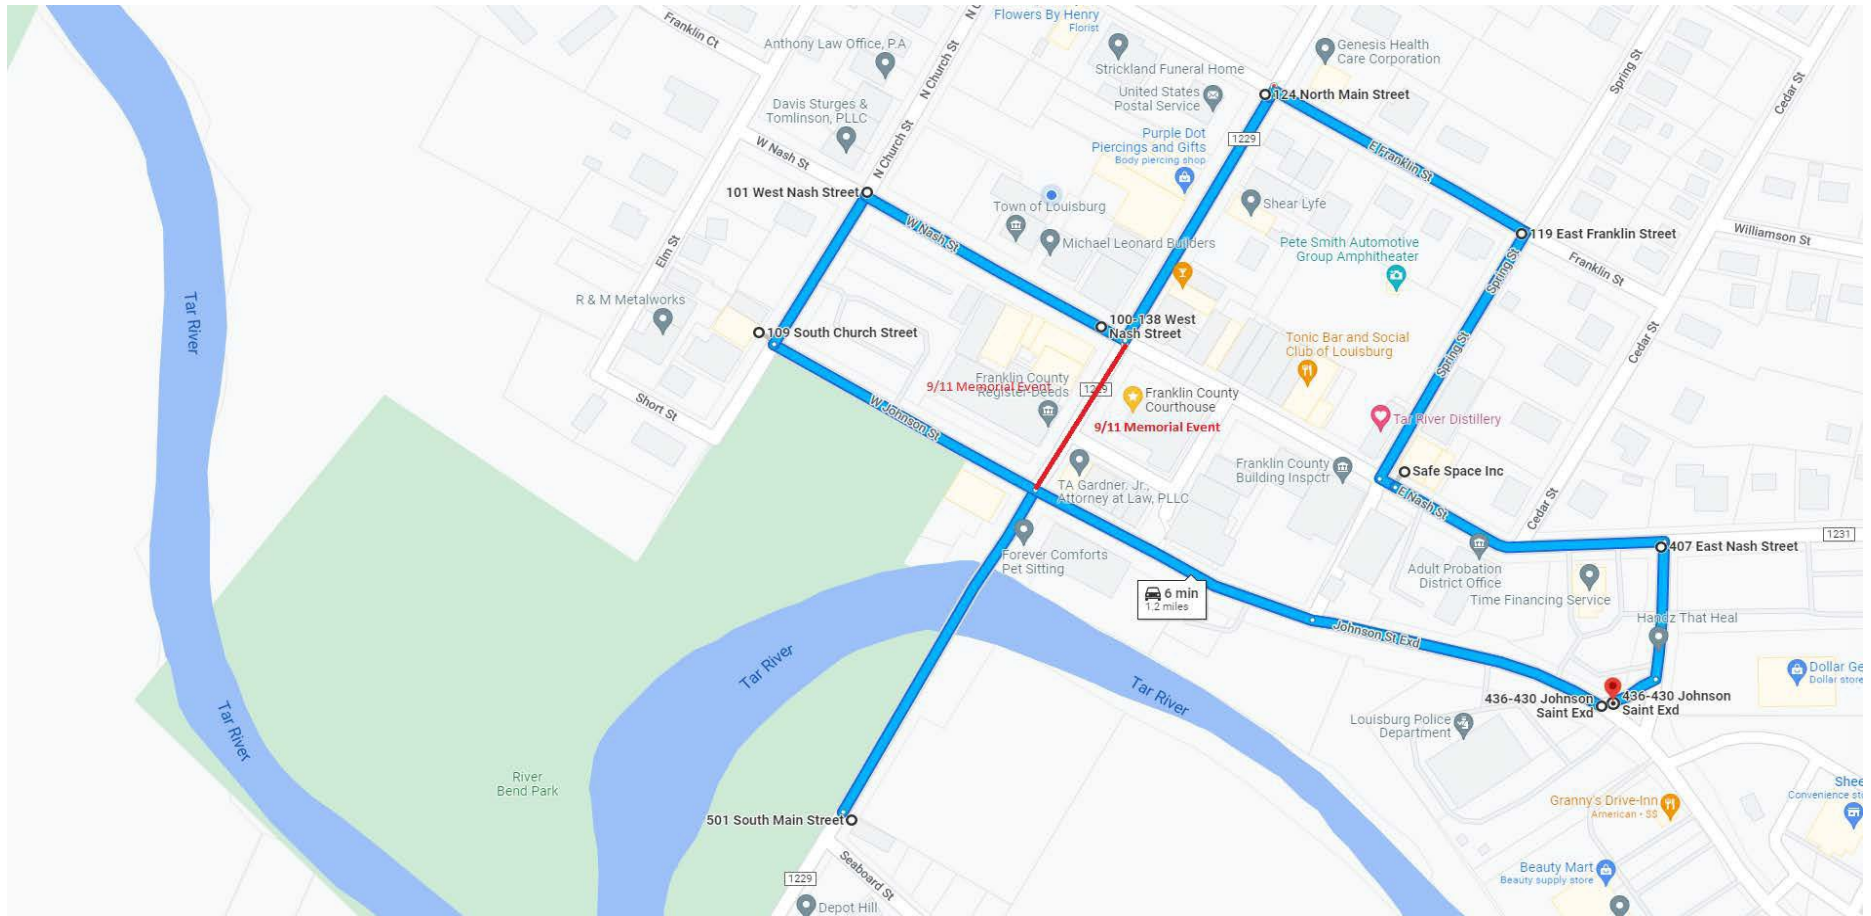

9/11 Memorial Event - Alternate Routes

-  Alternate Route
-  Nash Street to Johnson Street Road Closure